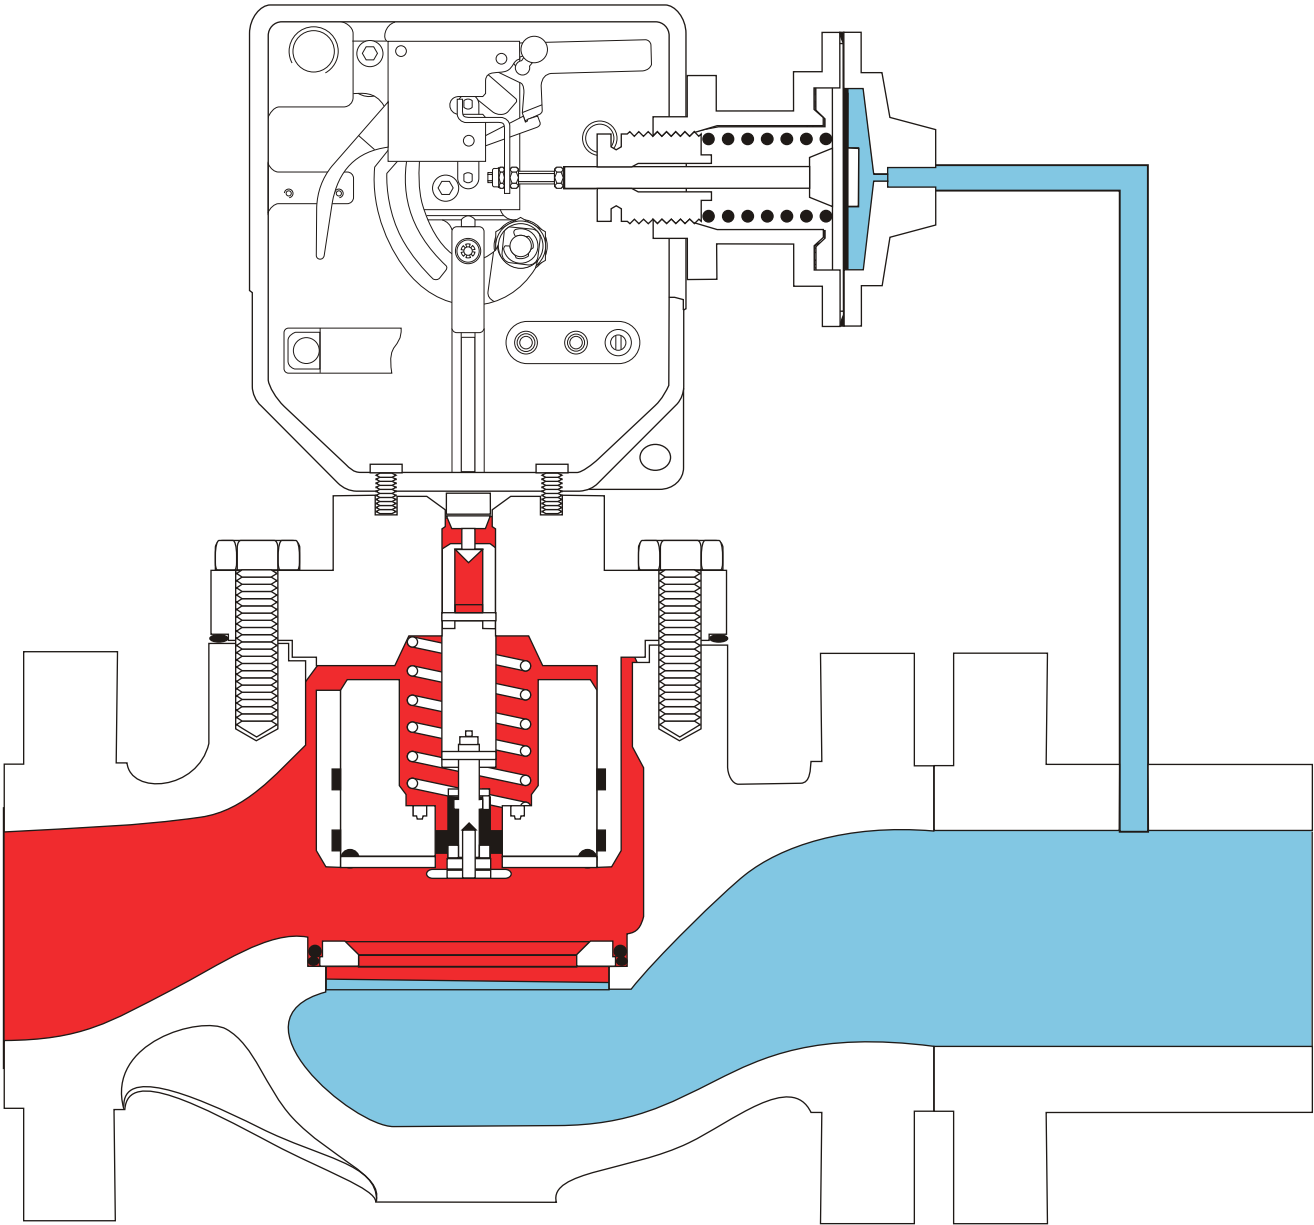

Type OSE

 INLET PRESSURE

 OUTLET PRESSURE

E0558